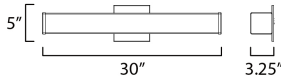

**PRODUCT DESCRIPTION**

Squares of Satin White glass are supported by flat Polished Chrome end caps with an extruded aluminum frame. Housed on the backside of the LED vanity light is a device to select from 5 color temperatures: 2700k-3000k-3500k-4000k-5000k. A dual mounting backplate allows for the fixture to seamlessly install to a switch box making the glass appear as if floating on the wall. An additional mounting bracket and cover plate is included in the packaging to accommodate larger junction boxes. Enhancing these features with a range voltage 120-277V input, makes this heavy hitting note land squarely into specification requests as well as the home improvement do-it-yourselfer.

**MEASUREMENTS**

DIMENSION : 30" L 5" H x 3.25" Ext  
 BACK PLATE : 5" W x 5" H x 2.25" HCO  
 HANGING WEIGHT : 4.85 lb

**LAMPING**

INPUT VOLTAGE : 120-277V  
 LUMENS : 2,050 Rated (1,650 Del.)  
 BULB : 1 x 30W LED PCB Integrated , 30W Total  
 BULB INCLUDED : (Integrated)  
 DIMMABLE : ELV or Triac  
 CRI : 90 CRI  
 COLOR\_TEMP : 27-30-35-40-50K  
 LIGHTING\_DIRECTION : Omni